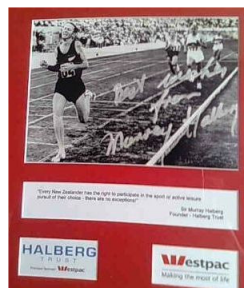

3. Signed framed photograph of Sir Murray Halberg winning the 5000m at the Rome Olympics.

The Silent Auction Process

1. Bids will be accepted from today.
2. Bids can be emailed to maree@wellingtontennis.org.nz with
 - Name
 - Contact Details e.g. Phone number
 - Name of item bidding for
 - Amount of your bid